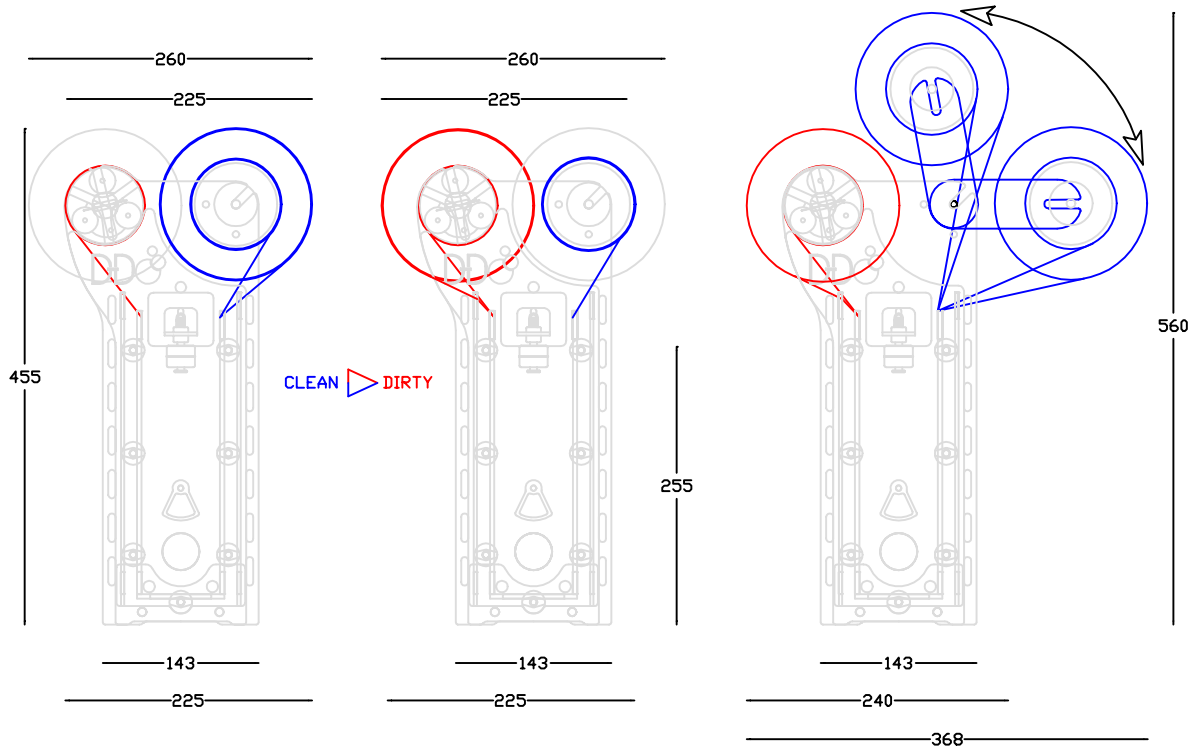

SK-5000 DIMENSIONS

STANDARD CLEAN ROLL POSITION

CLEAN ROLL EXTENSION ARM

STANDARD BRACKET

OPTION BRACKET

ADJUSTABLE FEED