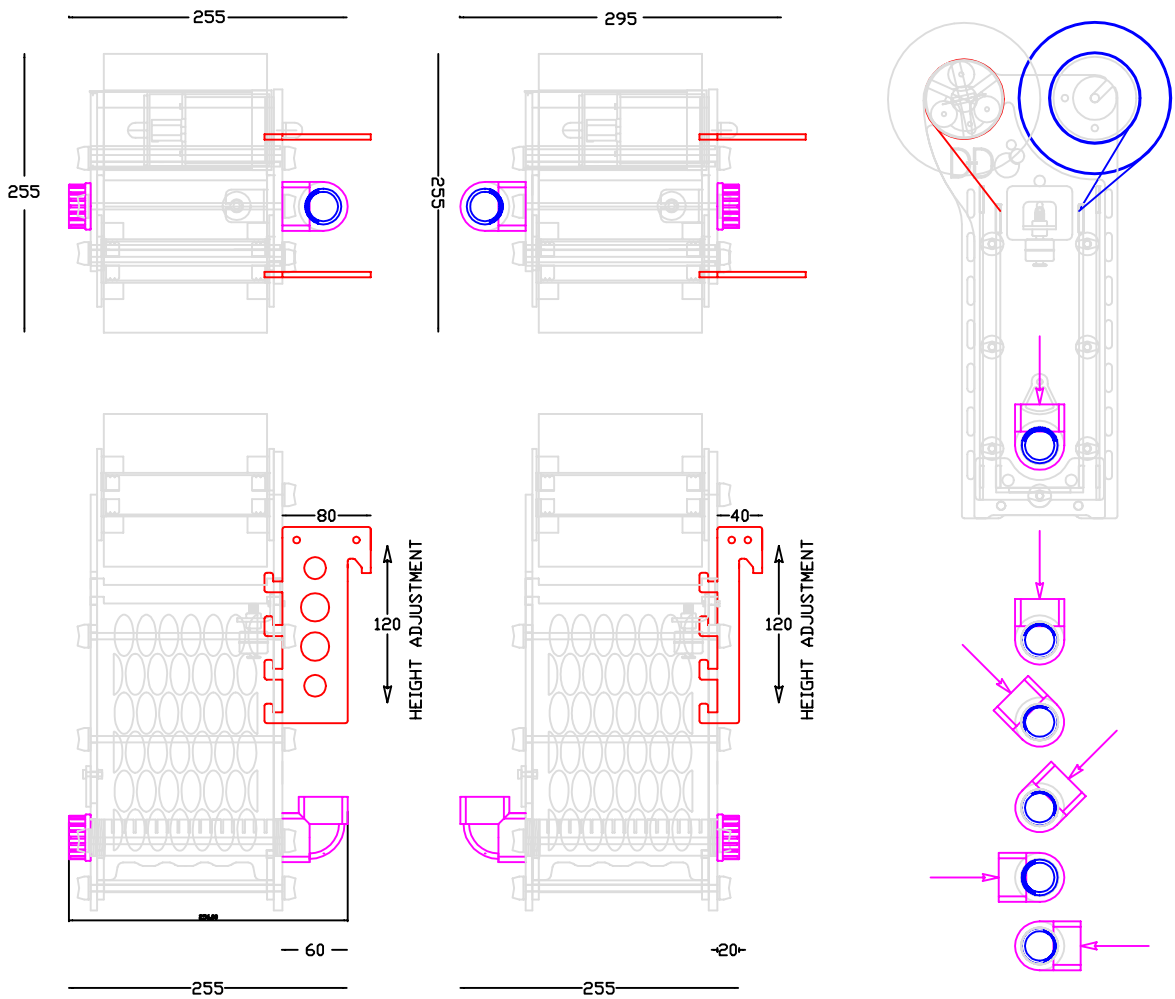

SK-5000 DIMENSIONS

STANDARD CLEAN ROLL POSITION

CLEAN ROLL EXTENSION ARM

STANDARD BRACKET

OPTION BRACKET

ADJUSTABLE FEED