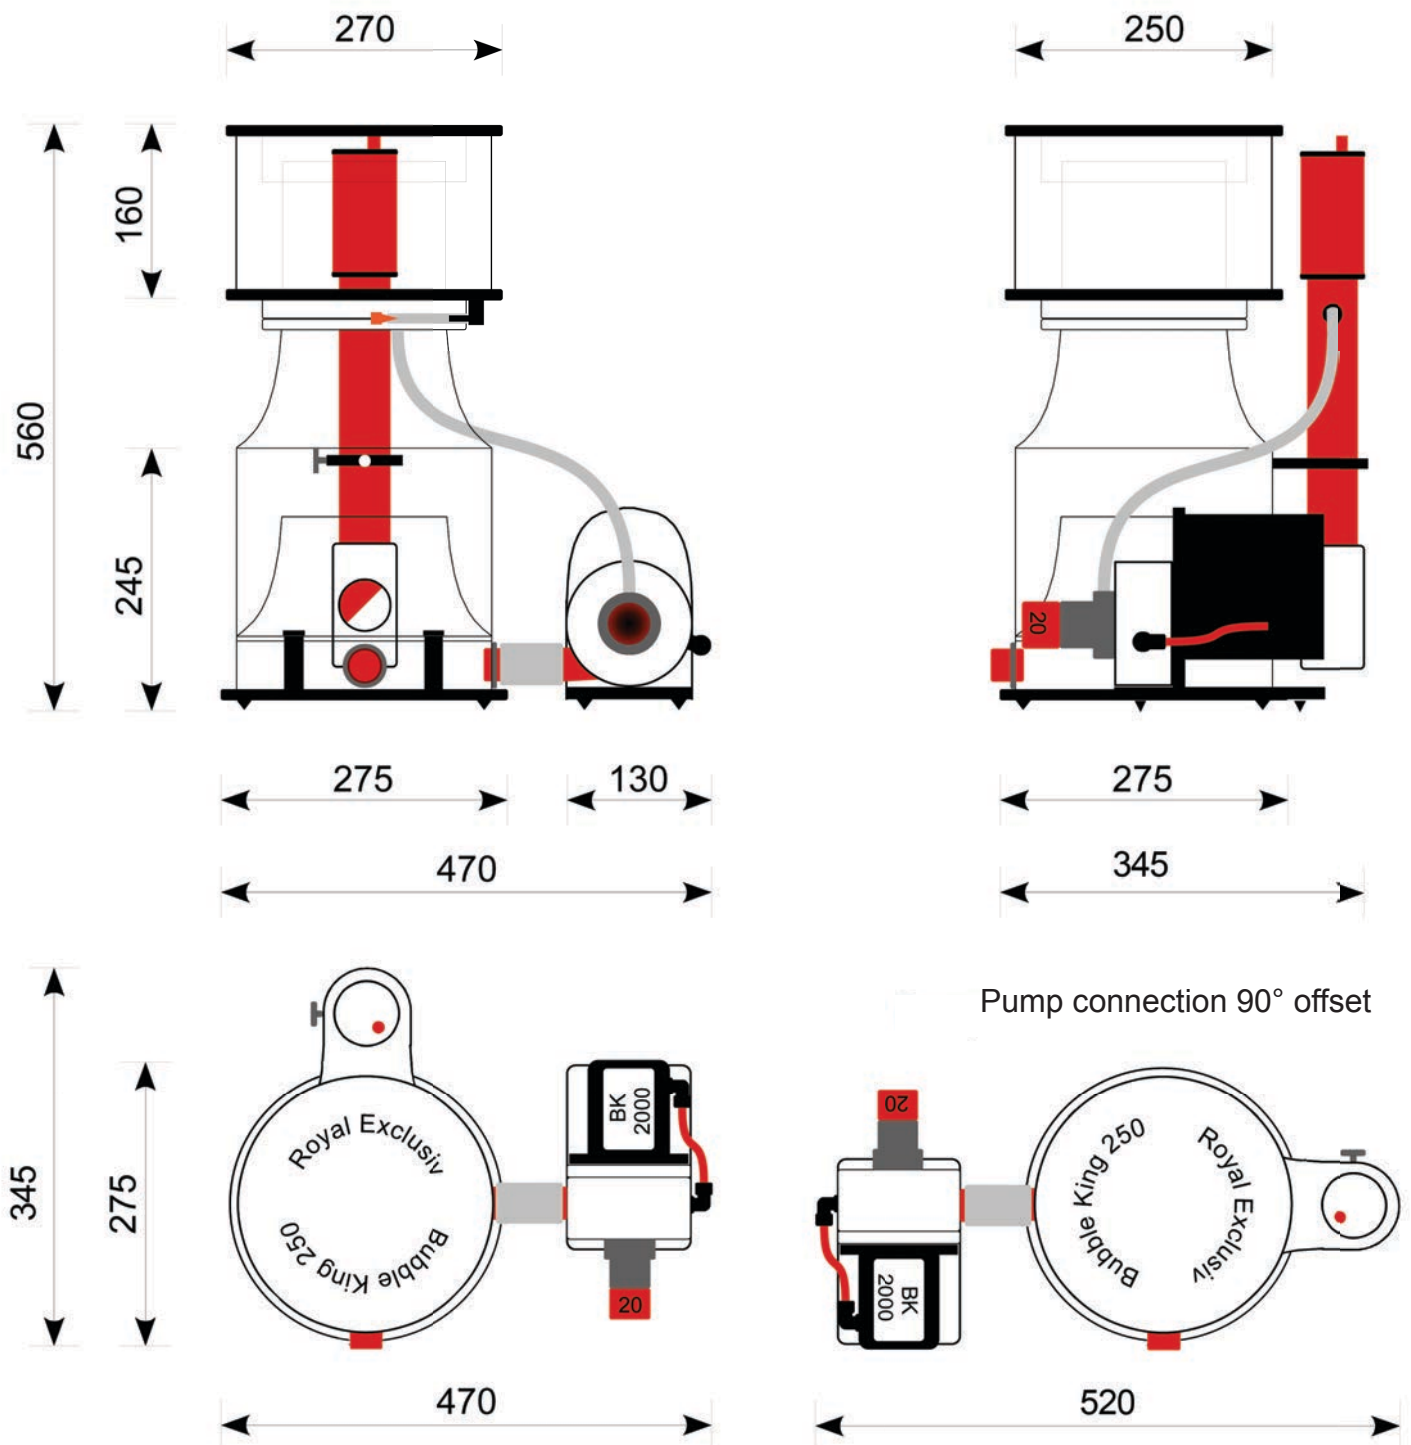

Since 1986

Protein skimmer Bubble King® Supermarin 250

Product no.: 91

For more information, please visit www.royal-exclusiv.de. Simply enter the part number or name into the search box or email: info@royal-exclusiv.de.

All information subject to change. We try our best, but printing errors reserved.