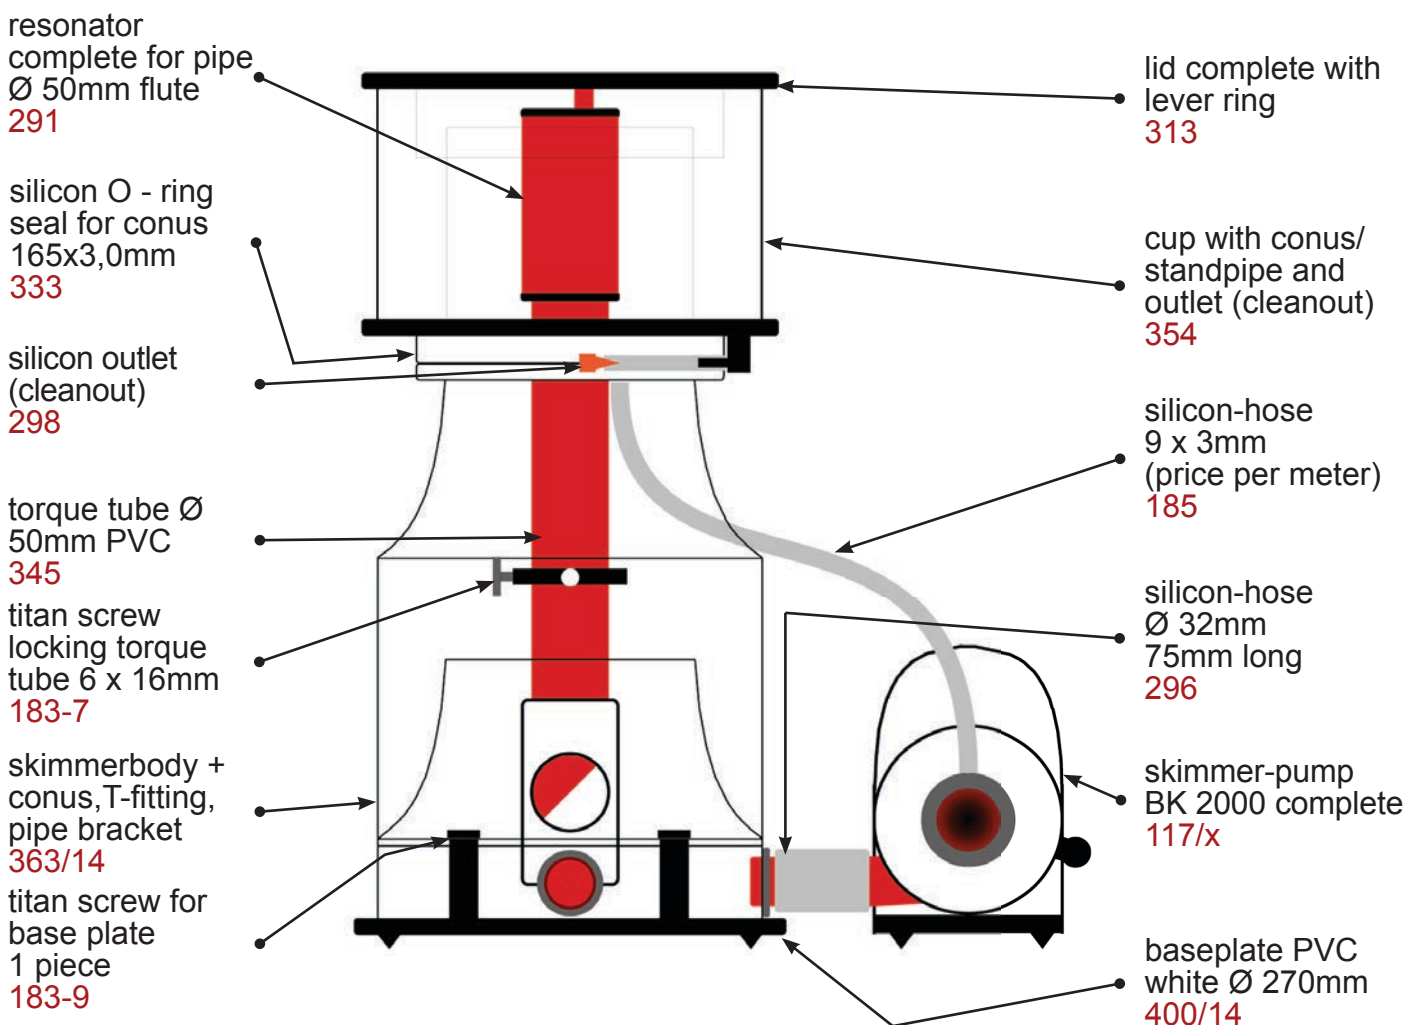

Protein skimmer Bubble King® Supermarin 250

Product no.: 91

Please replace the **x** with the appropriate number for the voltage of 110/230 Volt.