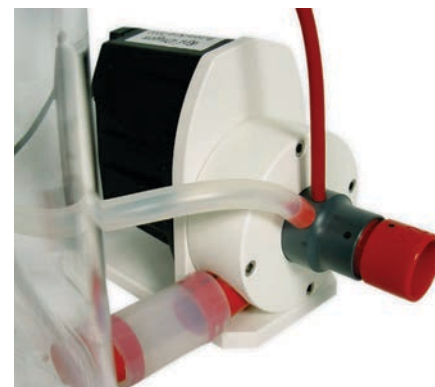

vs14

ENG

Data sheet for protein skimmer Bubble King® Supermarin 250 VS14

Protein skimmer Bubble King® Supermarin 250 VS14 Product no.: 91 **1312,50 €**

for aquariums from 1.000 ltr. - 3.000 ltr.

Skimmer-series Bubble King® Supermarin for aquarium-grounds. For internal installation in filter-systems. Particularly suitable for fast, effective, and wet skimming. The so-called sledgehammer, the universe of all solution, for many fish and aquariums with strong contamination.

Weight skimmer: 11 kg inclusiv pump

Height of intake side: center 95 mm

Dimension skimmer without pump: 330 mm wide / 290 mm length / ~ 560 mm height

Dimension skimmer with master pump (90° to torque tube):

345 mm wide / 470 mm length / ~ 560 mm height

Dimension skimmer with master pump (compared with torque tube):

520 mm wide / 300 mm length / ~ 560 mm height

Height silicon outlet (cleanout) ~ 400mm

Protein skimmer Bubble King® Supermarin 250

Product no.: 91

Protein skimmer Bubble King® Supermarin 250 for internal filter assembly in aquariums of 1.000 l to 3.000 l.

The skimmer is equipped with a Red Dragon® Bubble King® skimmer pump from Royal Exclusiv®, installed on the side.